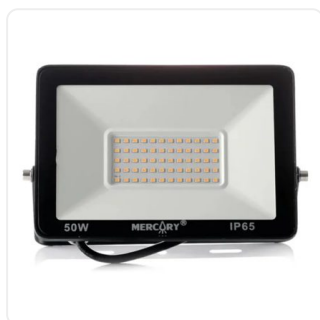

MERCURY Reflector LED 30W
Intemperie
$33.900