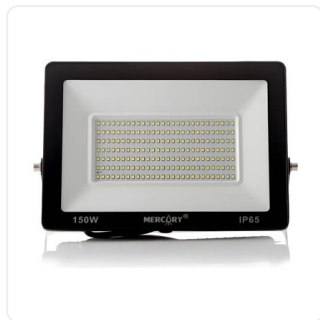

## Reflectores Exterior IP65

---

MERCURY Reflector LED 400W  
Intemperie  
**\$358.900**

MERCURY Reflector LED 200W  
Intemperie  
**\$152.900**

MERCURY Reflector LED 150W  
Intemperie  
**\$129.900**

MERCURY Reflector LED 100W  
Intemperie  
**\$82.900**