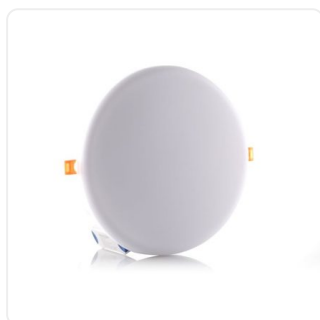

# Paneles LED Empotrados

MERCURY Panel Sobreponer  
60X60 48W  
**\$94.900**

MERCURY Panel Sobreponer 10"  
24W  
**\$37.900**

MERCURY Panel Sobreponer 36W  
Frameless  
**\$34.900**

MERCURY Panel Sobreponer 10"  
24W  
**\$32.900**

MERCURY Panel Incrustar 10"  
24W  
**\$32.900**

MERCURY Panel Incrustar 36W  
Frameless  
22CMS(MIN6CMSMAX18CMS)  
**\$29.900**

MERCURY Panel Incrustar 10"  
24W  
**\$27.900**

MERCURY Panel Sobreponer 8"  
18W  
**\$25.900**