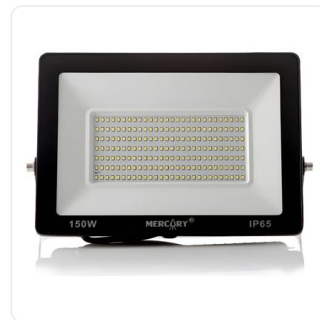

## Reflectores Exterior IP65

---

MERCURY Reflector LED 400W  
Intemperie  
**\$358.900**

MERCURY Reflector LED 200W  
Intemperie  
**\$152.900**

MERCURY Reflector LED 150W  
Intemperie  
**\$129.900**

MERCURY Reflector LED 100W  
Intemperie  
**\$82.900**